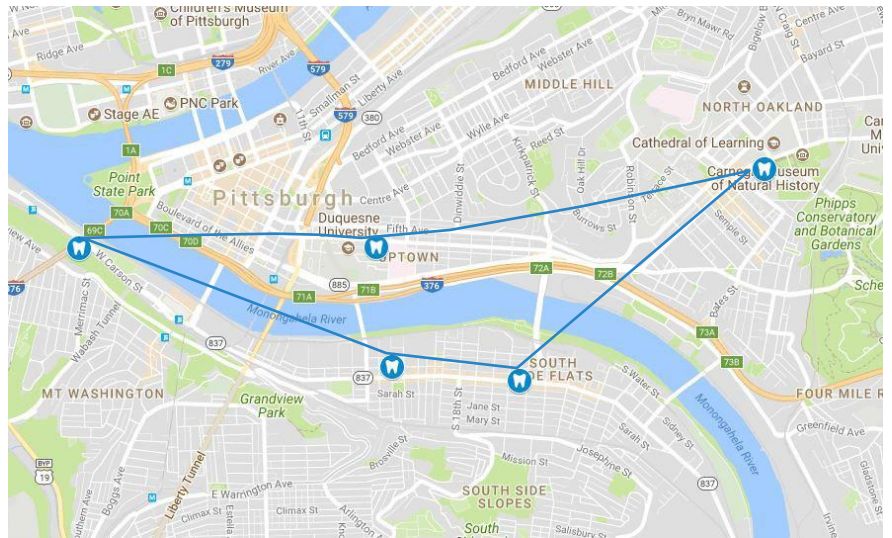

SHUTTLE ROUTE A

- :00 Hillman Library
- :15 Carson Towers
- :25 Southside Market House
- :35 Station Square
- :45 AJ Palumbo Center

SHUTTLE ROUTE B

- :00 St. Benedict the Moor church on Crawford Street
- :15 Giant Eagle on North Side
- :25 Greyhound
- :35 Market Square
- :45 AJ Palumbo Center